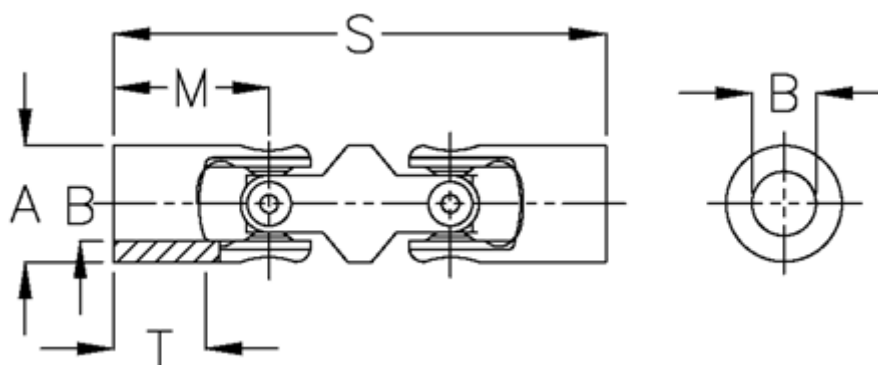

# Data Sheet

Article number: 07663300

Description: Double cross joint w/needle bearing  
0.663.300

## Measures

A	= 63
B H7	= 40
M	= 83
MD max N m	= 250
s	= 238
T	= 50